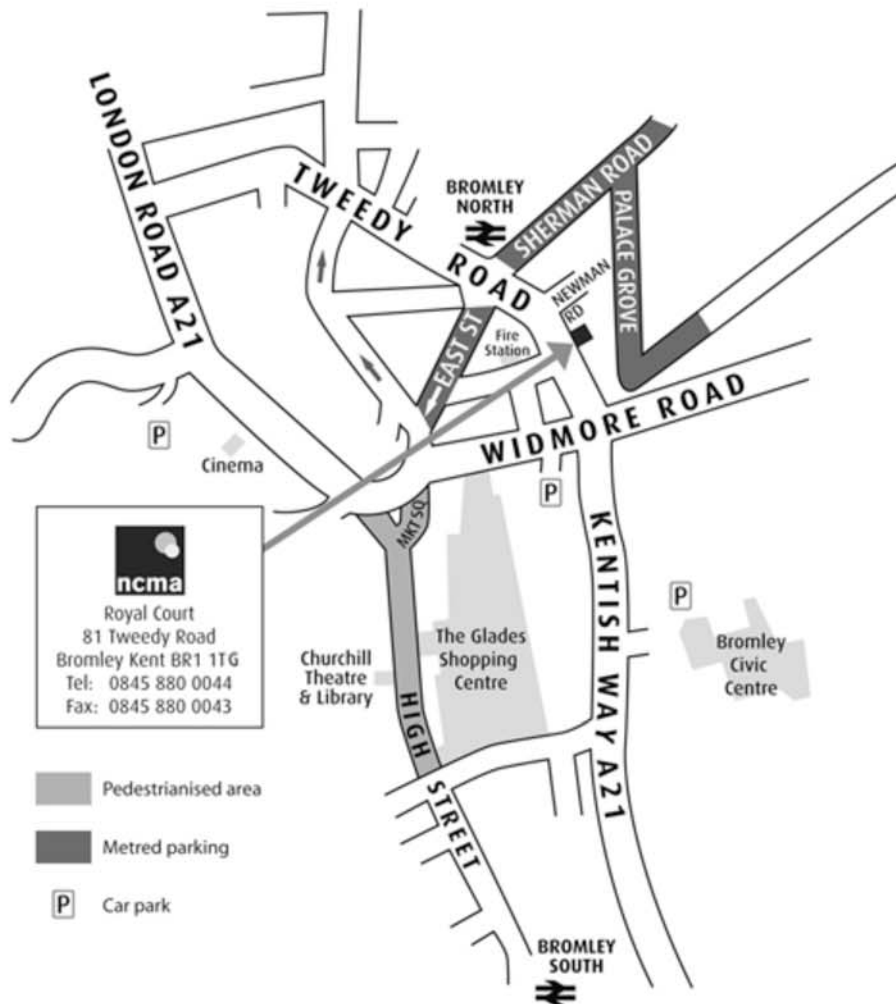

NCMA Bromley office

By rail: Bromley South Station is approx. 10 minutes' walk from the office and has direct links from London Victoria and London Blackfriars (at peak hours). There is a taxi rank available at the station. Travel from London to Bromley North requires a change at Grove Park.

By car: There are a number of car parks and areas of metered parking close to the office.